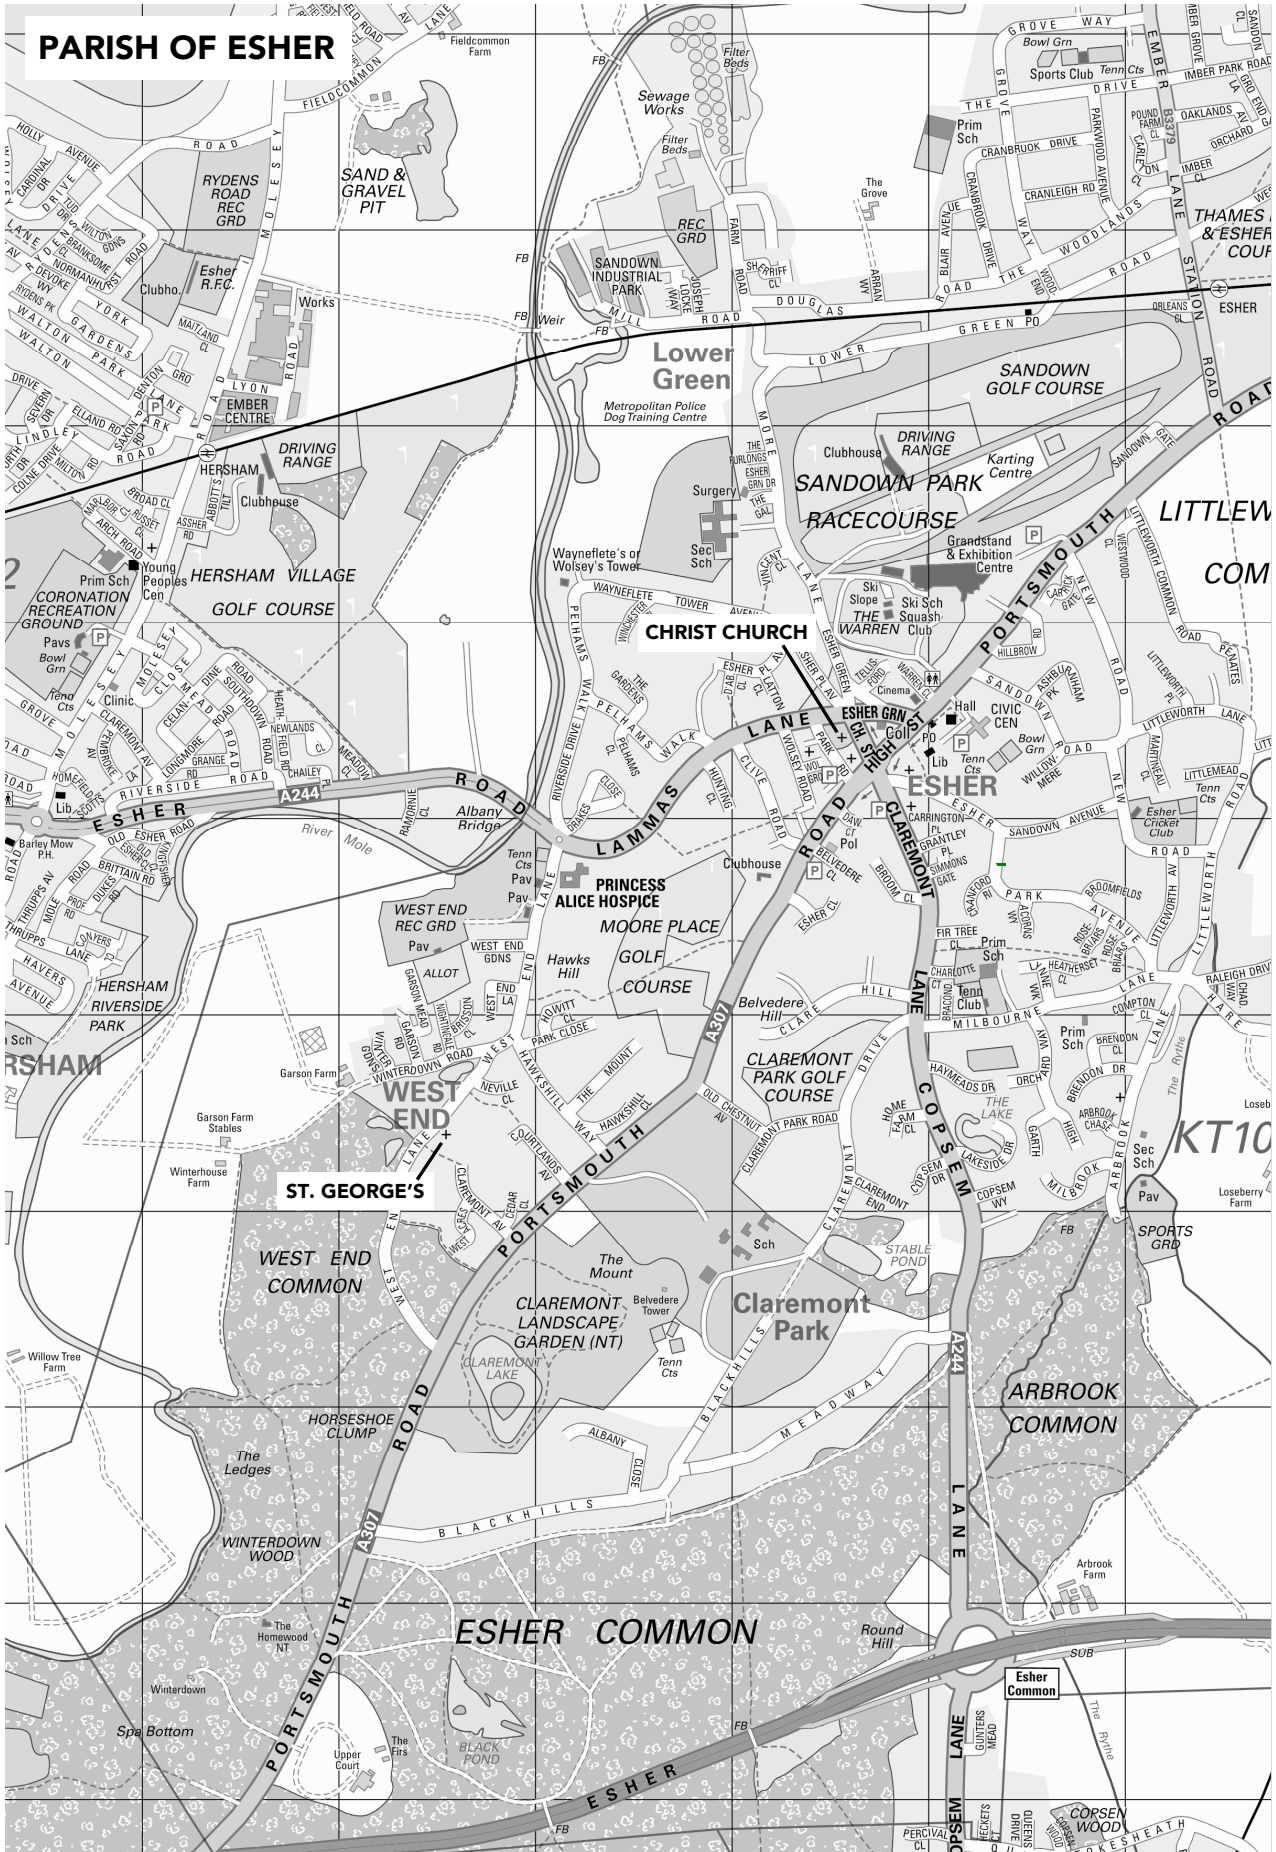

Parish of Esher, Christ Church, Esher with St George's, West End
Tel: 01372 462282 Email: office@esherparish.org.uk Website: www.esherparish.org.uk

Parish of Esher Map & Directions February 2021